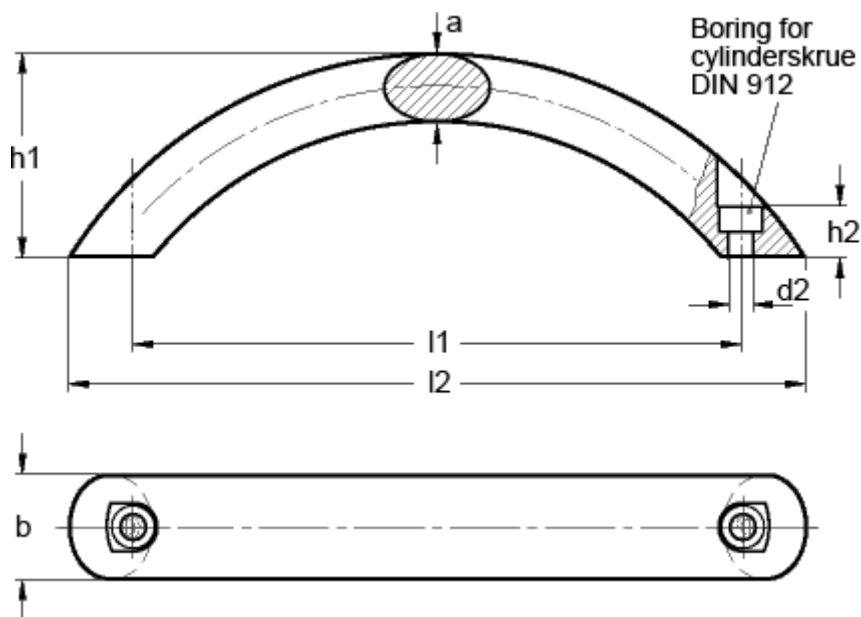

Article number: 20087150

Description: E+G Arch handle GN 565.4-20-160-B-RS

Measures

a	= 13
b	= 20
d2	= 5.3
h1	= 51
h2	= 10
l1	= 160
l2 approx.	= 185
t min	= 8.5